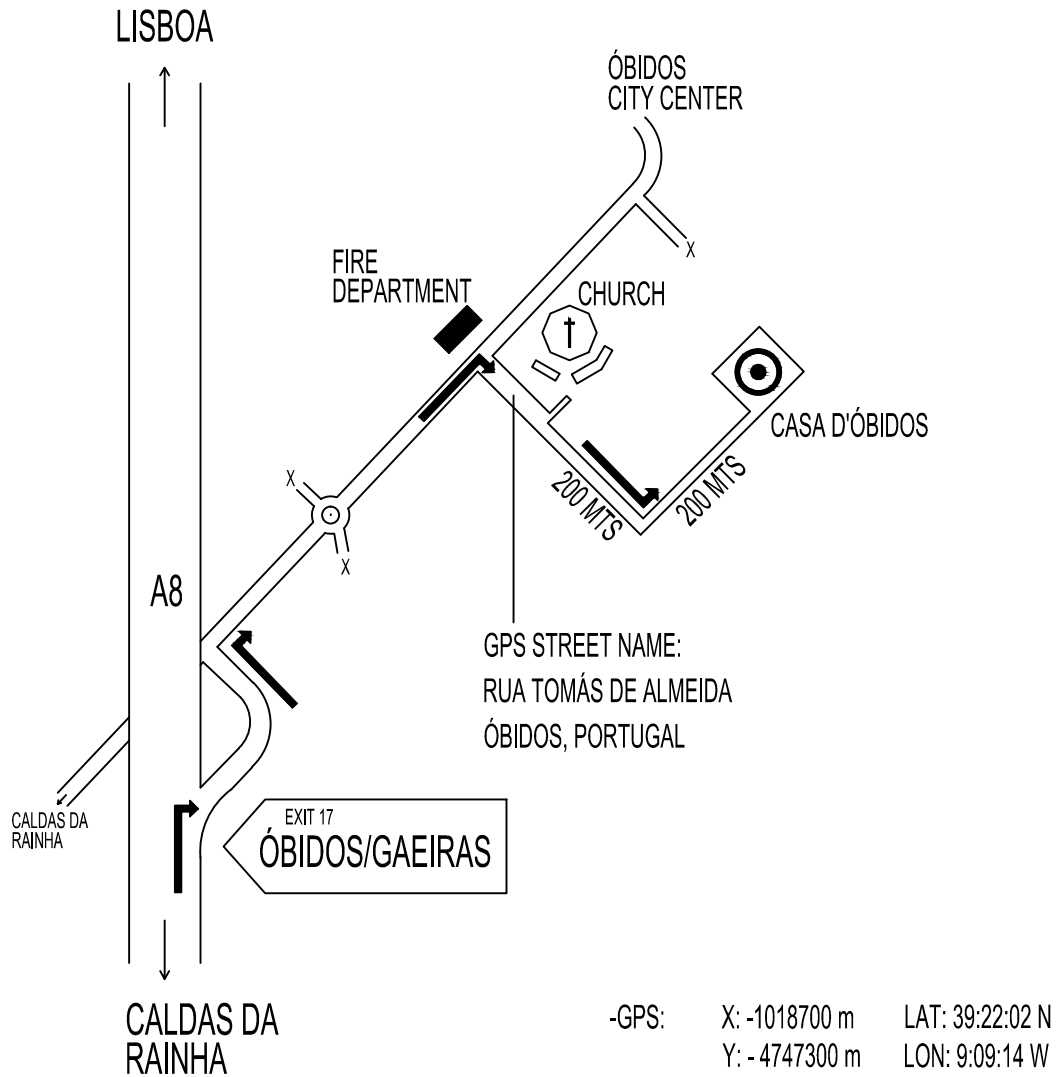

CASA D'ÓBIDOS

COMING FROM THE NORTH

ADDRESS: QUINTA DE SÃO JOSÉ 2510-135 ÓBIDOS

PHONE: 00351 262 950 924

FAX: 00351 262 959 970

LOCATION: 80 KM NORTH OF LISBON AIRPORT

DIRECTIONS: - LEAVE PORTO FOLLOW THE MOTORWAY A1 TO COIMBRA UNTILL LEIRIA

- THERE CHANGE TO MOTORWAY A8 (LISBOA) FOLLOWING:

- BATALHA, ALCOBAÇA, CALDAS DA RAINHA

- TAKE THE EXIT: ÓBIDOS / GAEIRAS

- DRIVE ABOUT 3 KM UNTIL YOU FIND THE FIRE STATION ON YOUR LEFT,
AND THE "SENHOR DA PEDRA" CHURCH ON YOUR RIGHT

- JUST BEFORE THE CHURCH AND IN FRONT OF THE FIRE DEPARTMENT, TURN RIGHT

- FOLLOW THAT ROAD (RUA TOMAS DE ALMEIDA UNTIL THE END) FOR APPROXIMATEDLY 500 METERS