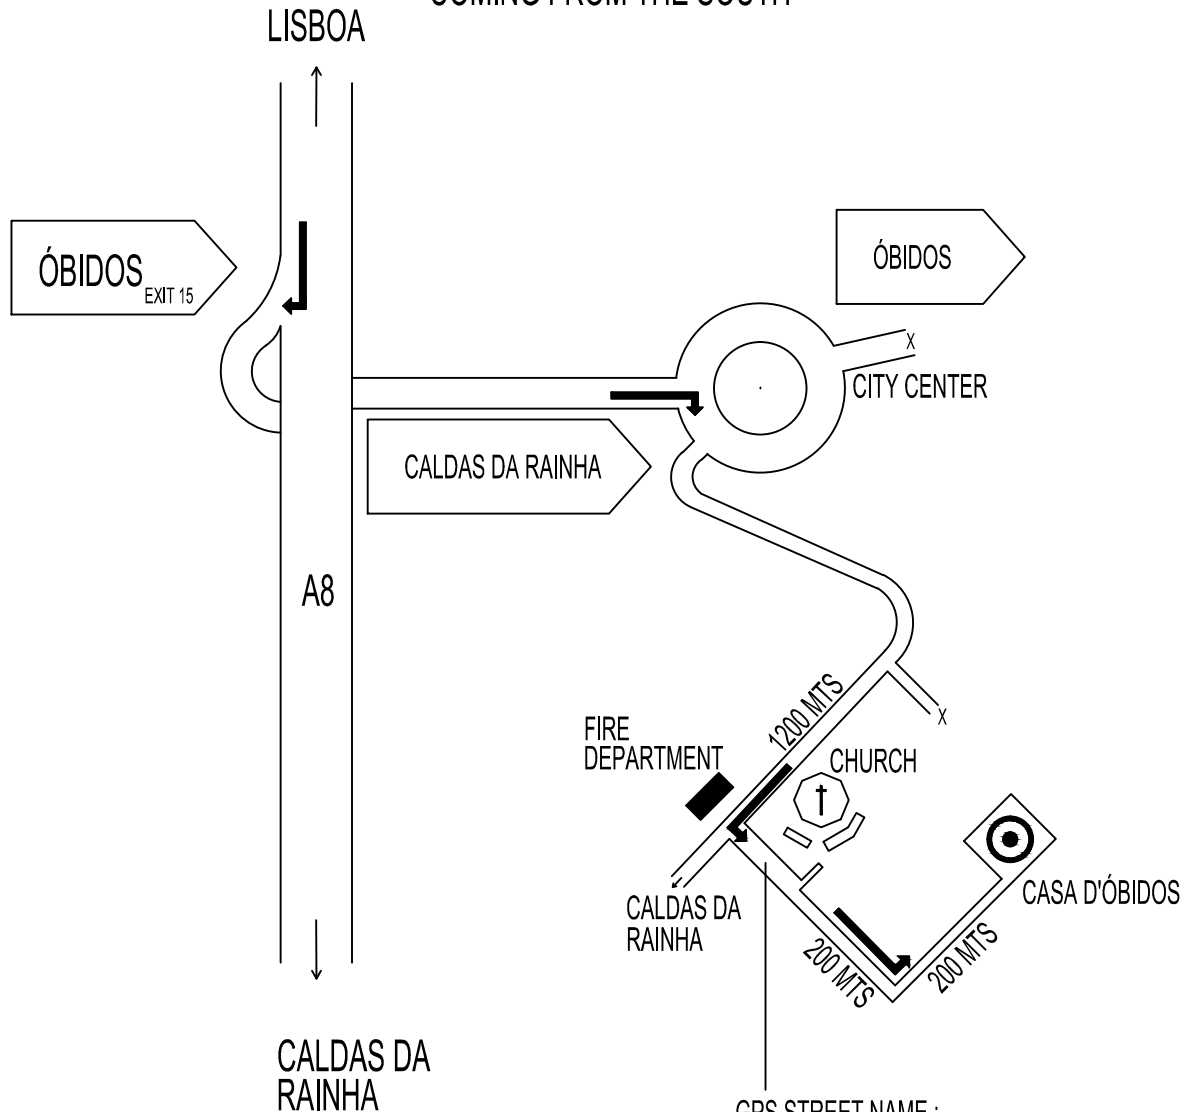

# CASA D'ÓBIDOS

COMING FROM THE SOUTH

ADRESS: QUINTA DE SÃO JOSÉ 2510-135 ÓBIDOS

PHONE: 00351 262 950 924

FAX: 00351 262 959 970

LOCATION: 80 KM NORTH OF LISBON AIRPORT

DIRECTIONS: - LEAVE LISBON ON A8 (TO TORRES VEDRAS/ LEIRIA)

- ON THE ROUNDABOUT GO RIGHT (DIRECTION CALDAS DA RAINHA)

- IDENTIFY THE BIG ROUND CHURCH ON THE LEFT SIDE OF THE ROUND

- IMMEDIATELY AFTER THE CHURCH AND IN FRONT OF THE FIRE BRIGADE, TURN LEFT

- FOLLOW THAT ROAD (RUA TOMAZ DE ALMEIDA) FOR APPROXIMATEDLY 500 METERS

-GPS: X: -1018700 m  
Y: - 4747300 m

LAT: 39:22:02 N  
LON: 9:09:14 W